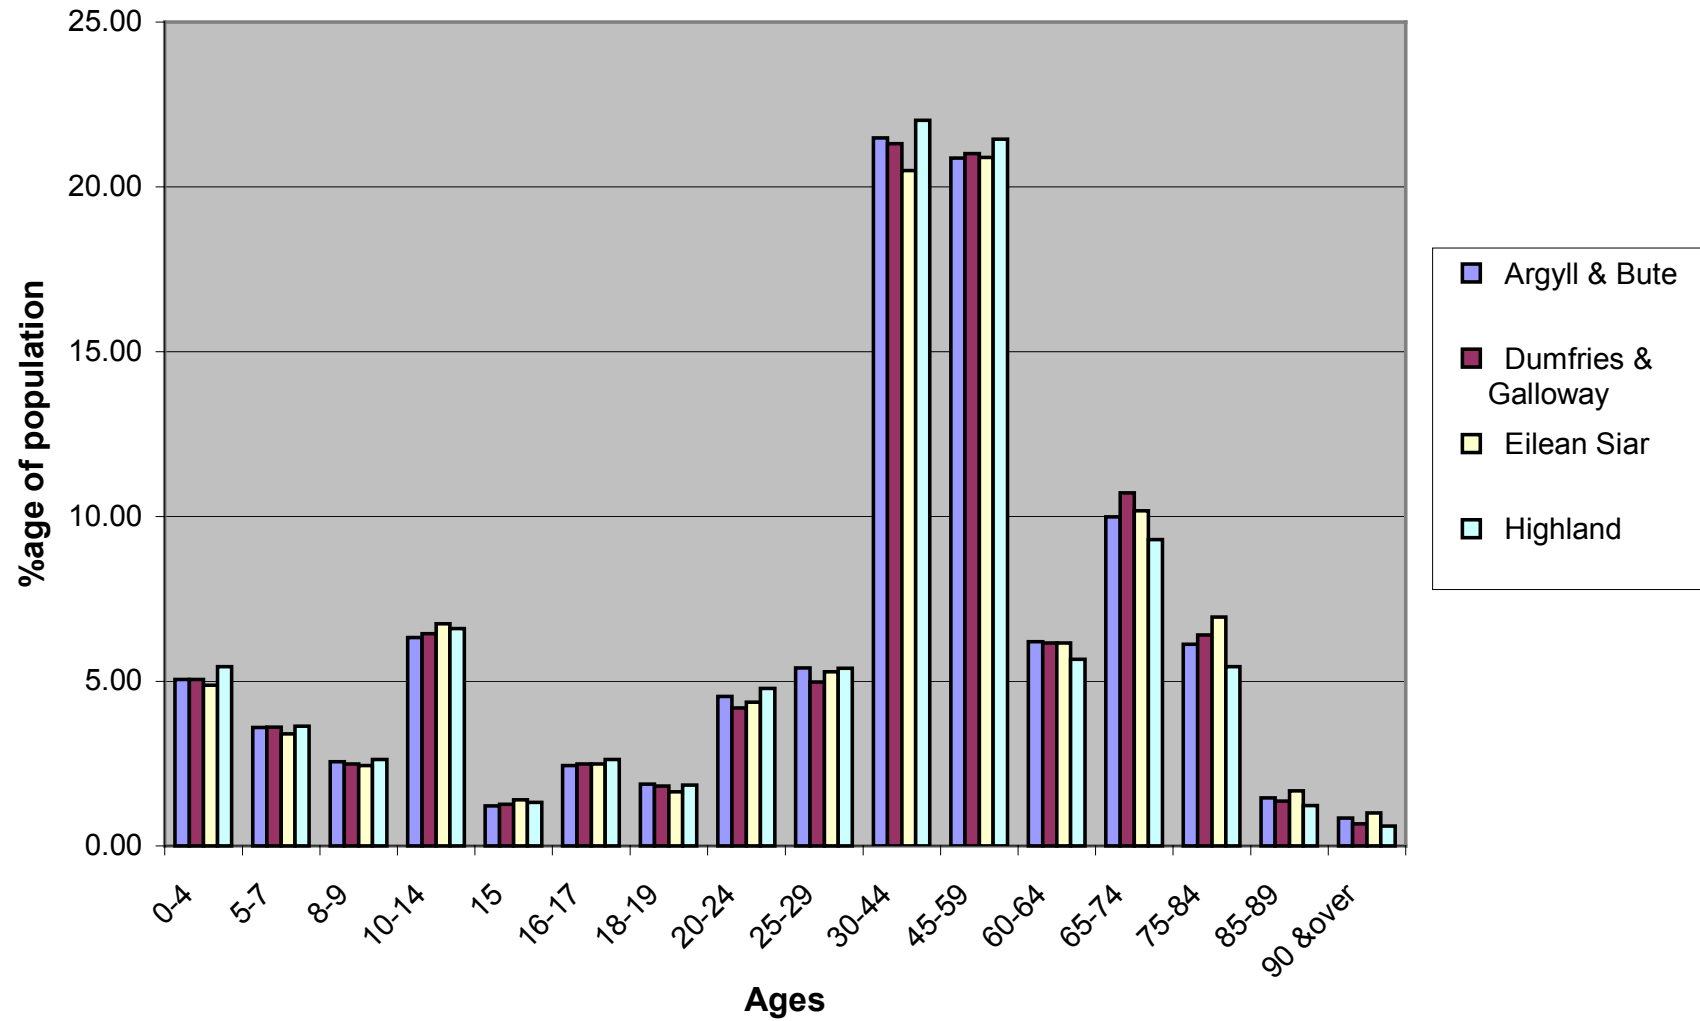

Age Distribution across Rural Areas

Age Distribution in Urban Areas

**A comparison of the age distribution of population of an urban area:
Glasgow and a rural area: Eilean Siar (Western Isles).**