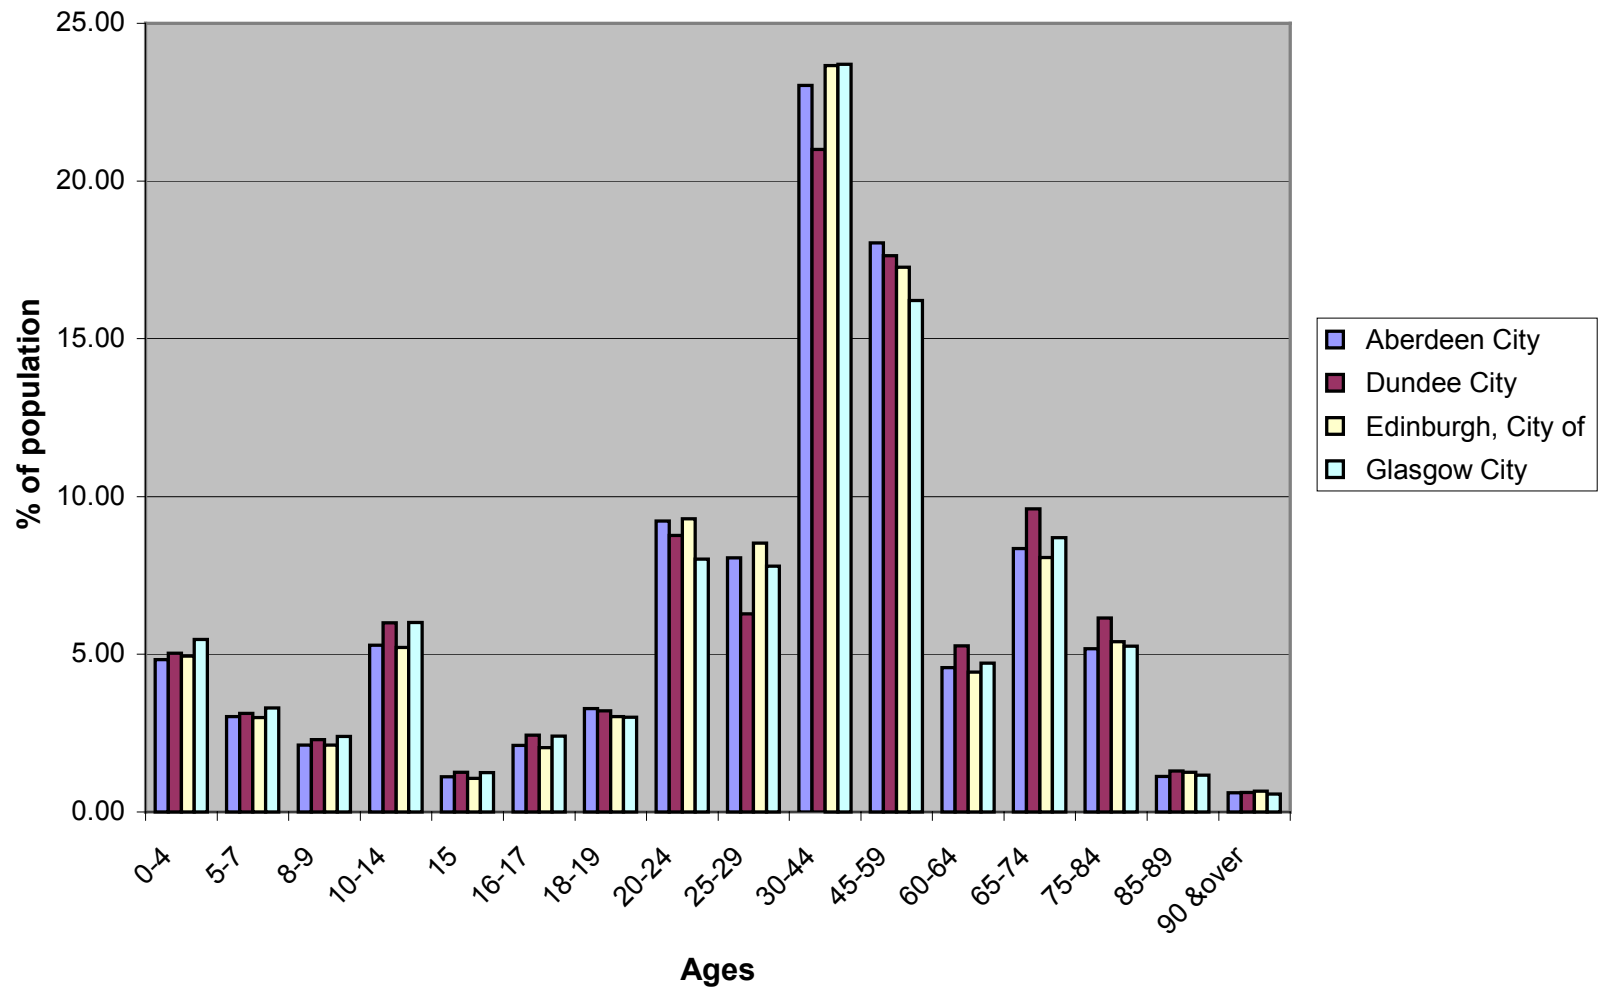

Age Distribution across Rural Areas

Age Distribution in Urban Areas

**A comparison of the age distribution of population of an urban area:
Glasgow and a rural area: Eilean Siar (Western Isles).**